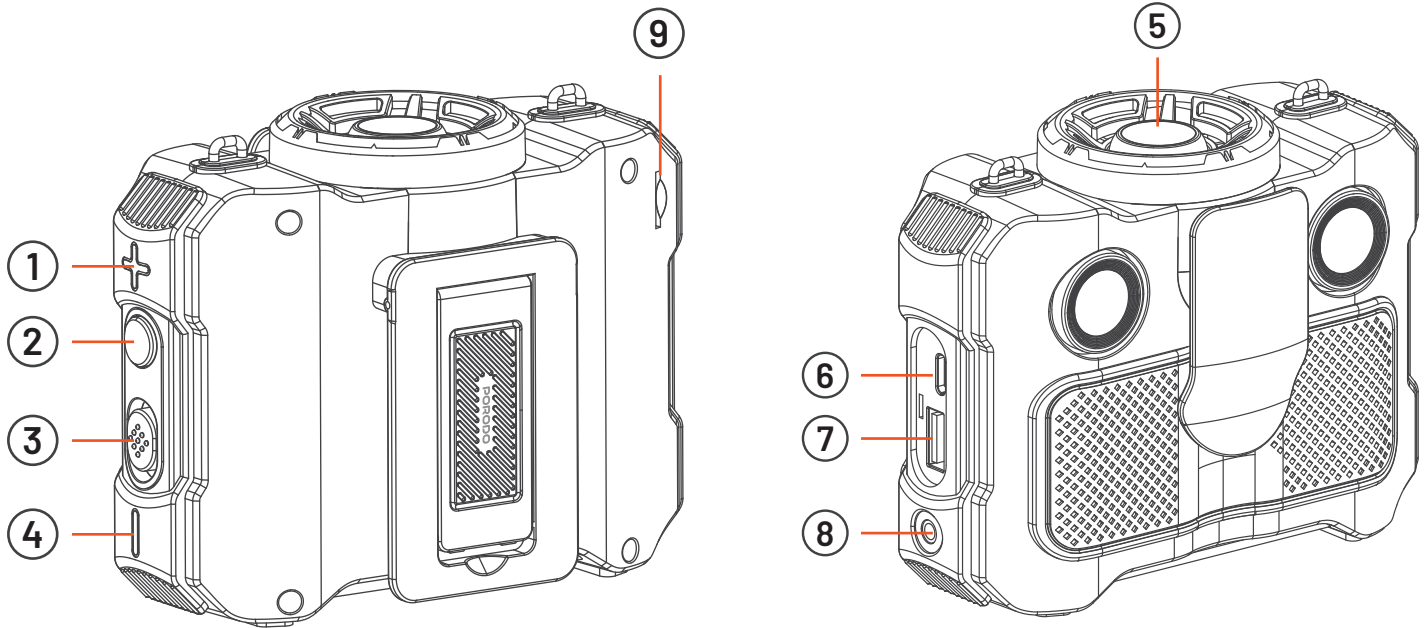

Click to go to the previous song.
Long-press to decrease the volume.

5. LED display

6. USB Type-C input

7. USB-A Output port

8. headphone 3.5mm plug-in port

9. TF card slot

Bluetooth Connection

1. To switch the speaker to Bluetooth mode, press the power button. The speaker will emit a "Bluetooth" sound, indicating that it is now in standby mode and searching for available devices.
2. Next, open the Bluetooth settings on your smartphone and select the "PDPNW50" device from the list. If a password is required, enter "0000" to complete the connection.
3. Once connected, the waist fan will automatically reconnect to your smartphone the next time it is used, providing a seamless experience without needing to pair again.
4. In Bluetooth mode, press the round button three times consecutively to switch to TF card mode and begin playing MP3 music from the TF card.
5. To pause playback, long-press the round button.
6. Use the "+" or "-" buttons to skip to the next or previous song with a short press, or long-press to adjust the volume.