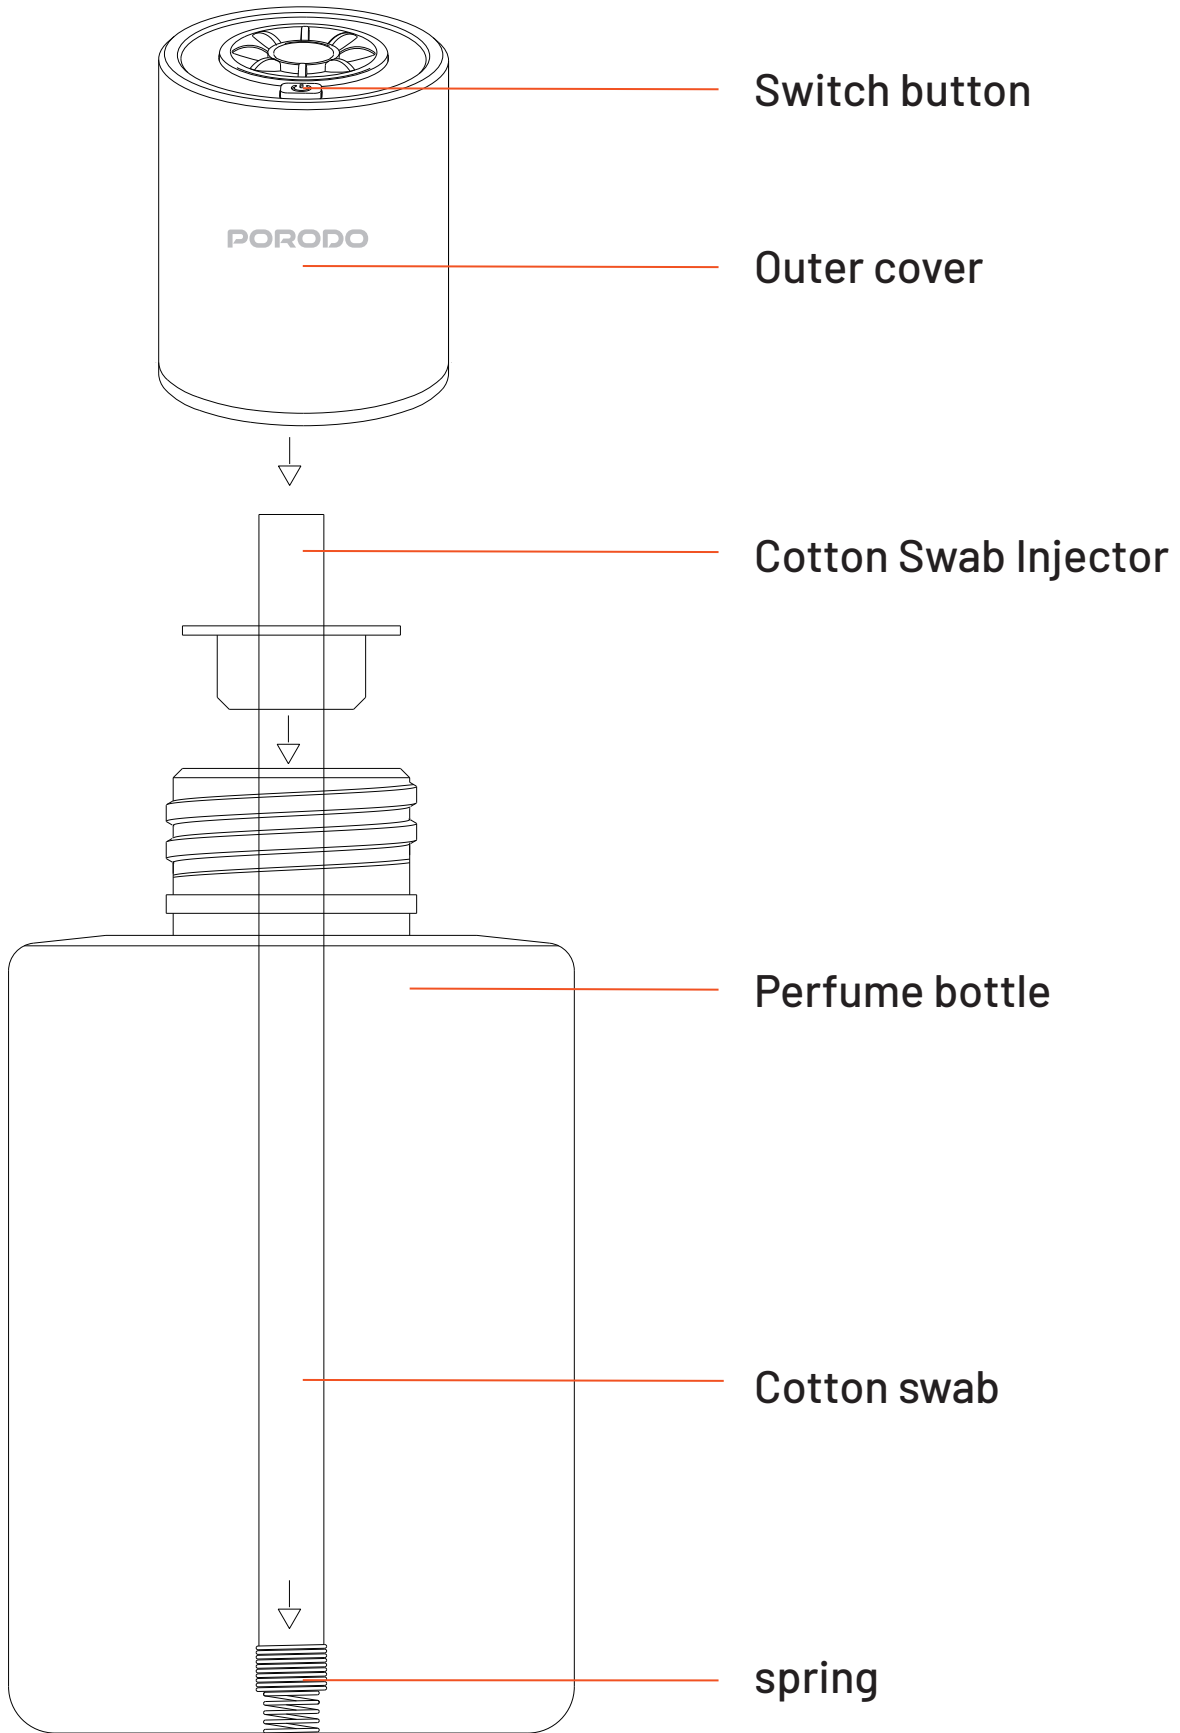

Product Overview

The Porodo Grasse Smart Aroma Diffuser is a stylish and functional device designed to enhance your car or home environment with aromatic fragrances. Featuring customizable spray modes, it allows you to select from four timed intervals for personalized and consistent diffusion. The diffuser has a sleek glass and polycarbonate construction, offering a premium finish and long-lasting durability. With a 120mL capacity, it ensures that your aromatic experience remains consistent throughout the day. Additionally, the diffuser is equipped with ambient RGB lighting and an auto-standby function for convenience.

Specifications

Input	5V/1A
Rated Power	5W
Bottle Capacity	120mL
Battery Capacity	200mAh
Charging Interface	USB-C
Shell Material	PC + Glass
Product Size	41 x 64 x 130mm

Product Weight	350g
Model Number	PDADIFFD2

Product Schematic View

Installation Instructions

1. Twist off the perfume bottle and remove the stopper inside.
2. Attach the spring to the cotton swab, then insert the assembly into the perfume bottle.
3. Insert the cotton swab into the applicator tube.
4. Screw the perfume bottle securely into the outer cap.
5. Wait 2-3 minutes for the cotton swab to fully absorb the perfume before turning on the device.