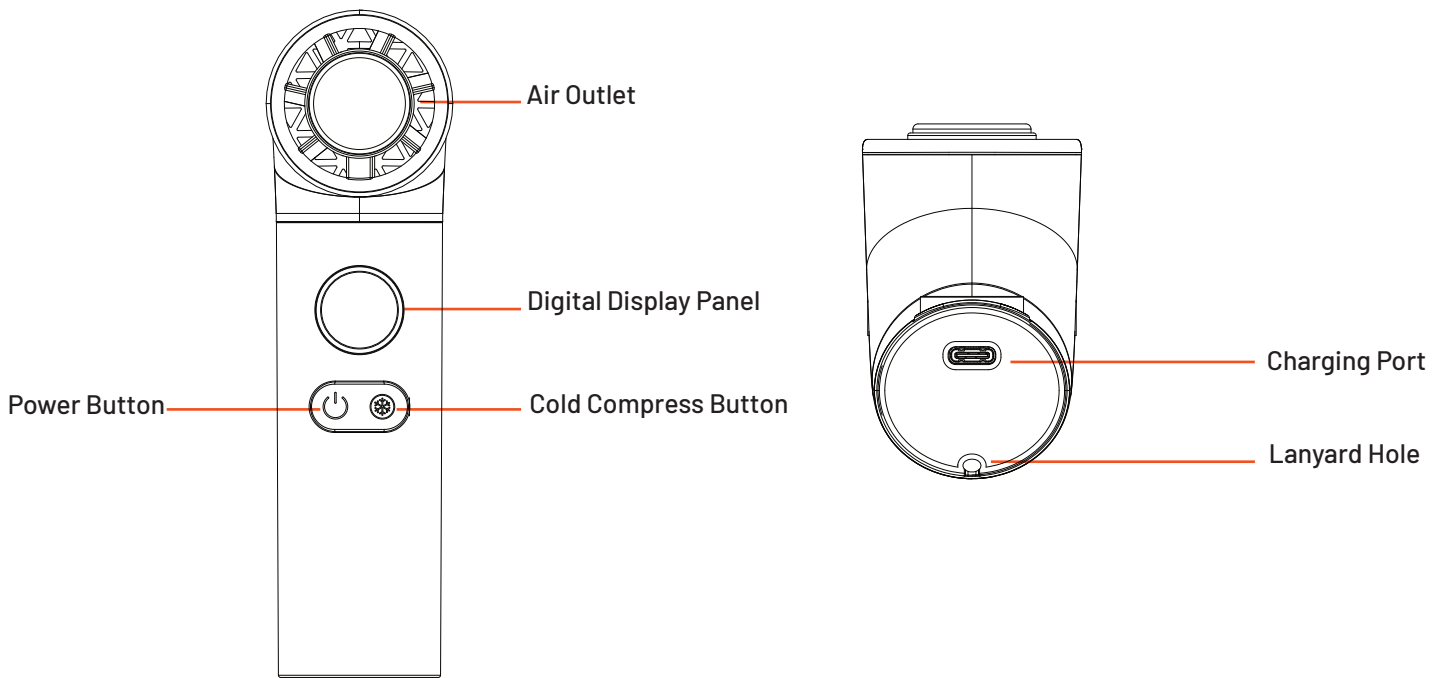

Preface

Thank you for choosing the PORODO Chillo Polar Portable Handheld Fan. This compact fan combines high-speed airflow with semiconductor cooling to provide instant chill in your hand, wherever you go. Please read this manual carefully to understand how to operate, charge, and maintain your fan safely and efficiently. Following these instructions will ensure optimal performance, prolong battery life, and give you a refreshing cooling experience anytime, anywhere.

Product introduction

Button Functions

1. **1.** On key: Click to switch 1 - 25 - 50 - 75 - 100 - off. Long press for infinitely variable gear adjustment.
2. **2.** Cold Compress key: Click to enable and disable the cold compress function.