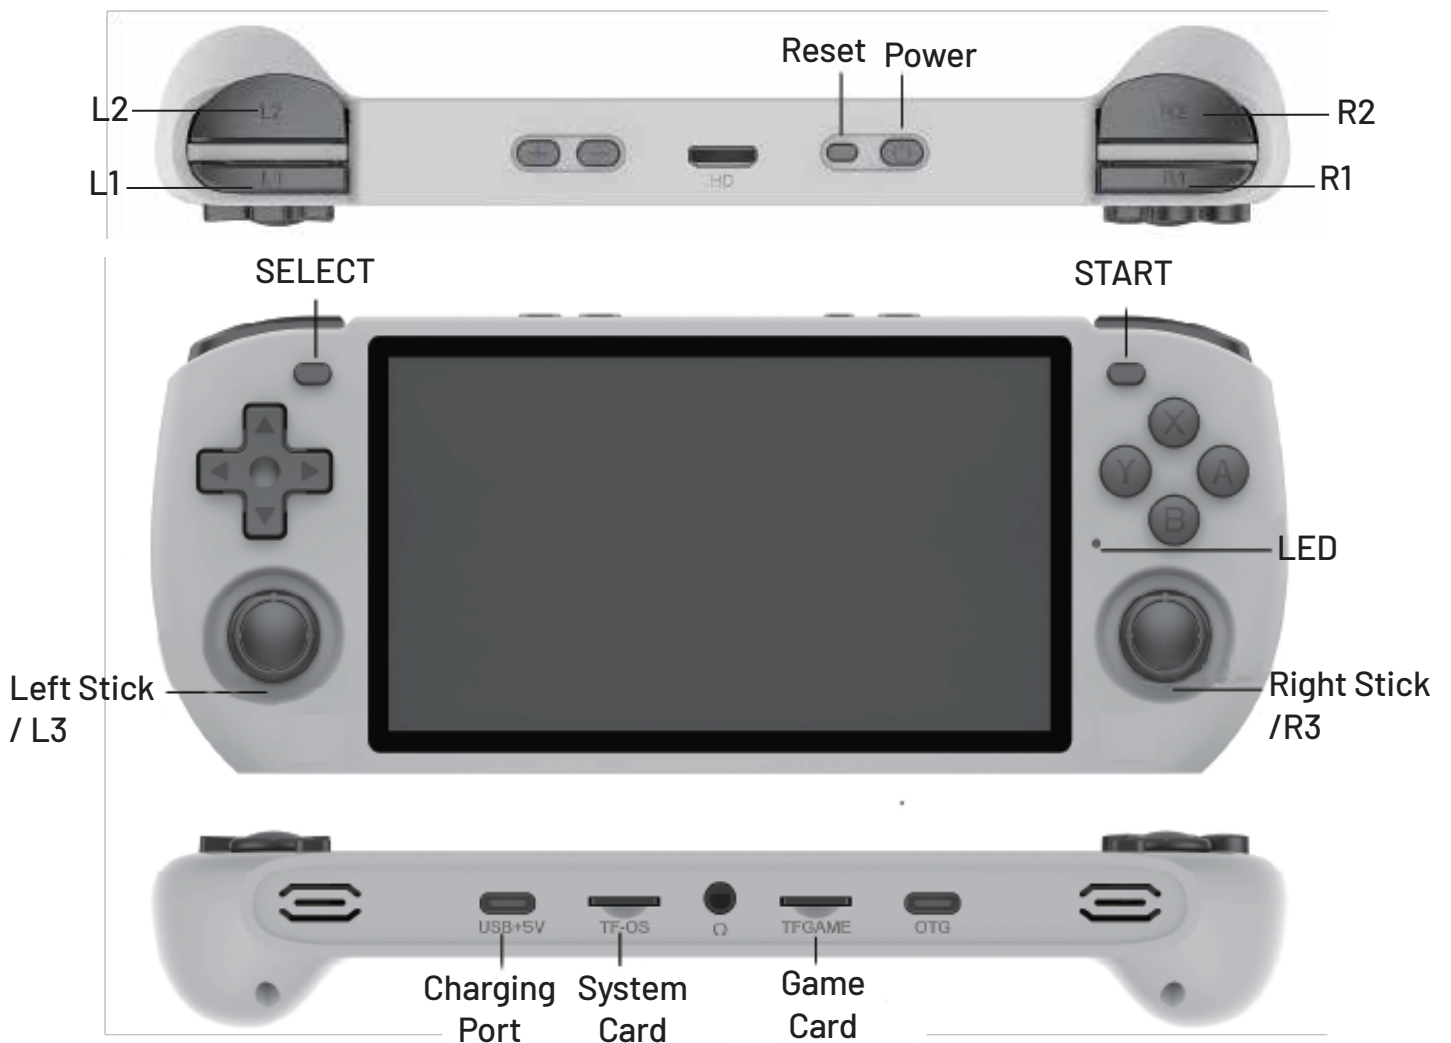

PORODO

Porodo Gaming

ARCADE Pro JELOS OS HD

— Display Game Console with —
— 28 Emulators & 20000+ GAMES —

SKU: PDX633

Table of Contents

Features	2
Product Overview	2
Initial Setup	3
Function Introduction	3
Charging Instructions	3
Specifications	4
Warranty	5
Contact Us	5

Features

1. The device features a controller-like design for comfortable and intuitive use.
2. Equipped with a standard 1280 x 720 HD display screen for crisp and clear visuals.
3. Utilizes a high-performance quad-core CPU, ensuring smooth gameplay at 60 FPS.
4. Features an independent system and game storage on dual TF cards, allowing system upgrades without the need to copy games.
5. Open-Source Compatibility

Product Overview

Initial Setup

The instructions for starting and shutting down the gaming console are as follows:

A. Starting the Console

1. Insert the System Card and the TF-GAME Installation Game Card.
2. Press the power button for 3 seconds to boot the system.