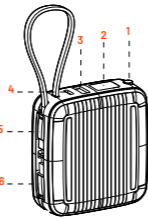

porodo
10000mAh 20W PD Power Bank
 Type C & Lightning Cable | Wireless Charging
 SKU: PD-PBFCH041

1. Product Introduction

Thank you for choosing our product. This compact and portable power solution enables the charging of various electronic devices in any setting, including smartphones, MP3/4 players, iPods, Bluetooth earphones, gaming consoles, and more, whether at home or on the go. It's equipped with fast charging capabilities for laptop tablets with built-in LED lights. The Type-C/1/2 ports offer a combined maximum output of 100W. This manual provides instructions for operation and safety precautions. Please retain this manual for future reference.

2. Product Schematic Diagram

- ① Power Button
- ② Battery Level Indicator

- Ports:
- ③ USB-A Port
 - ④ USB-C Port

- Integrated Cables:
- ⑤ Type-C Cable
 - ⑥ Lightning Cable

Digital Display Description:

Battery Level: Press the switch to check the remaining power percentage.
Charging Indicator: A steady light signifies the power supply is charging.
Flashing Battery Icon: Indicates the power supply is in battery storage mode.
Green Light: Denotes rapid charging is in progress.

Ideal for:

3. Product Parameters

Product Name: Porodo 10000mAh 20W PD Power Bank with Type C Lightning Cable and Wireless Charging
 Model: PD-PBFCH041
 Dimensions: 58.5*66.5*75mm
 Battery Capacity: 10000mAh
 Rated Capacity: 6000mAh

Input Specifications:

Type-C Cable: 5V/3A, 9V/2.2A, 12V/1.5A (20W Max)
 Type-C: 5V/3A, 9V/2.2A, 12V/1.5A (20W Max)

Output Specifications:

Type-C Cable: 5V/3A, 9V/2.2A, 12V/1.5A (20W Max)
 USB-A: 5V/2A, 5V/3A, 9V/2A, 12V/1.5A, 4.5V/5A (22.5W Max)
 Lightning Cable: 5V/2A (10W Max)