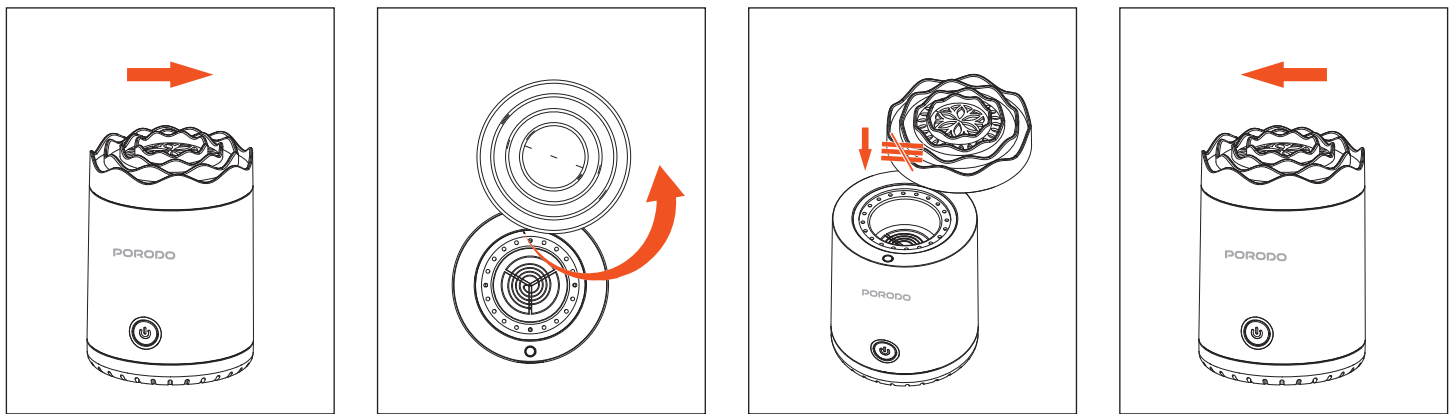

Product Overview

Operate Guide

1. Rotate counterclockwise to open the outlet at the front.
2. Place incense in the chamber.
3. Rotate clockwise to close the outlet.

Note:

- a. When using the incense burner for the first time or when the incense has been used up, please refer to the diagram below to add incense.
- b. Do not use the burner while charging as it has high-temperature protection.
- c. Please keep the product in a vertical position.