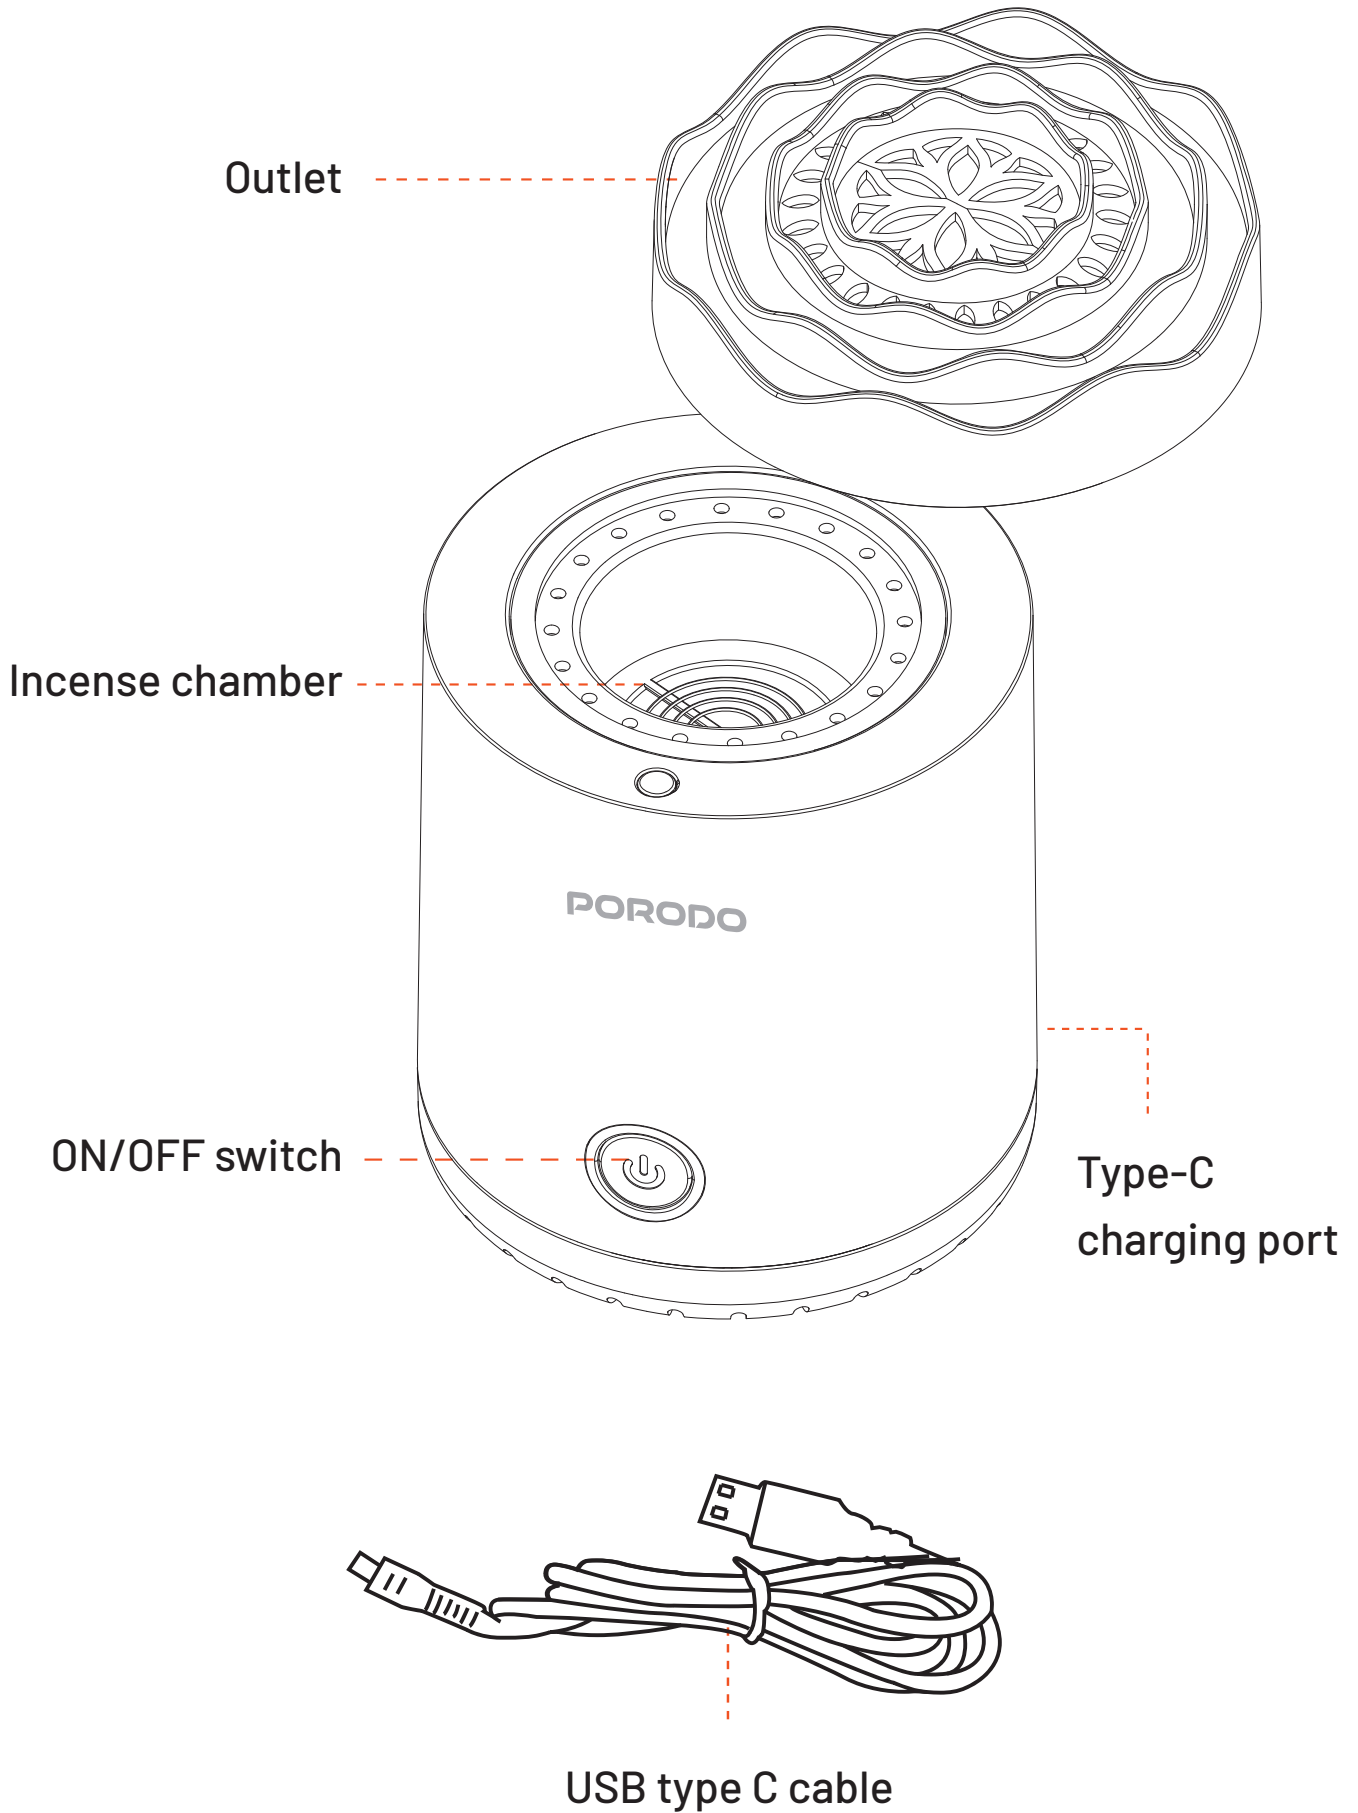

PORODO
LIFESTYLE

Porodo Lifestyle
Rose
Mini Incense Burner

SKU: PDBIBGDBK

Table of Contents

Product Overview	2
Operate Guide	3
Working Modes	3
Indicator Light	4
Warning	4
Danger	4
Specifications	5
Disposal	6
Warranty	6
Contact Us	6

Product Overview

Operate Guide

1. Rotate counterclockwise to open the outlet at the front.
2. Place incense in the chamber.
3. Rotate clockwise to close the outlet.

Note:

- a. When using the incense burner for the first time or when the incense has been used up, please refer to the diagram below to add incense.
- b. Do not use the burner while charging as it has high-temperature protection.
- c. Please keep the product in a vertical position.

4. When you turn on the machine, it will work for 90 seconds before automatically turning off. During the 90 seconds, you can stop it by pressing and holding the button for 2 seconds.
5. The button indicator light remains on when the machine is operating, and it has a breathing effect while charging. The light flashes continuously when the device is out of power and needs to be charged.