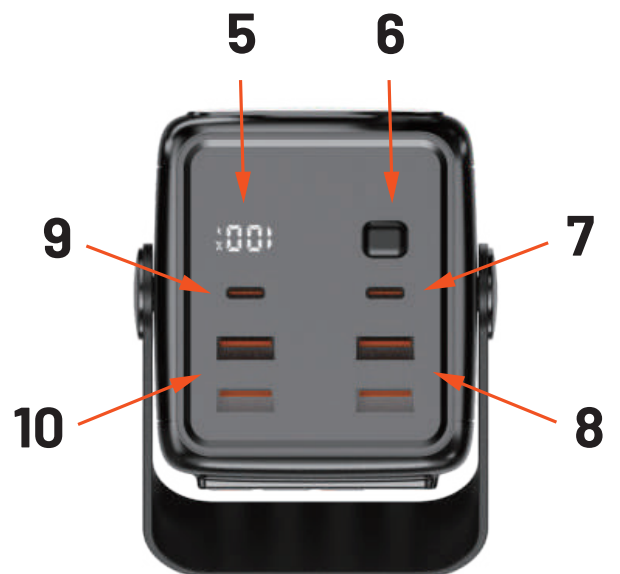

Product Overview

The Porodo LARA 50000mAh Power Bank is the ultimate solution for staying powered up on the go. Featuring integrated cables and a built-in flashlight, it combines practicality with high performance. With its 50000mAh capacity, you can charge your devices multiple times, making it ideal for travel or extended use. The portable handle adds convenience, while its universal compatibility ensures it works with most smartphones and gadgets. Offering fast charging at 20W, it delivers a quick power boost when you need it most. Whether you're traveling, outdoors, or just need a reliable power source, the LARA Power Bank is designed to keep you connected and ready for anything.

Specifications

Battery Capacity	50000mAh
USB-C1 Input	5V/2.1A
USB-C2 Input	5V/3A, 9V/2.22A, 12V/1.67A
USB Line Input	5V/2.1A
USB-C2 Output	5V/3A, 9V/2.22A, 12V/1.67A
USB-A1 Output	5V/2.1A
USB-A2 Output	5V/3A, 9V/2.22A, 10V/2.25A, 12V/1.67A
Micro Line Output	5V/2A
Lightning Line Output	5V/2.1A
Type-C Line Output	5V/2.1A
Sharing Output	5V/3A, 15W Max
Product Weight	1103g

Product Size	69 x 82 x 146mm
Model Number	PDPBJ281

Product Design

1. LED Lamp
2. Cable Detachment
3. Ergonomic ABS Handle
4. Micro USB cable
Type-C cable
Lightning cable
USB Input cable
5. Digital Display
6. Switch
7. Type-C Port
8. USB 1
USB 2
9. Type-C Port
10. USB 3
USB 4