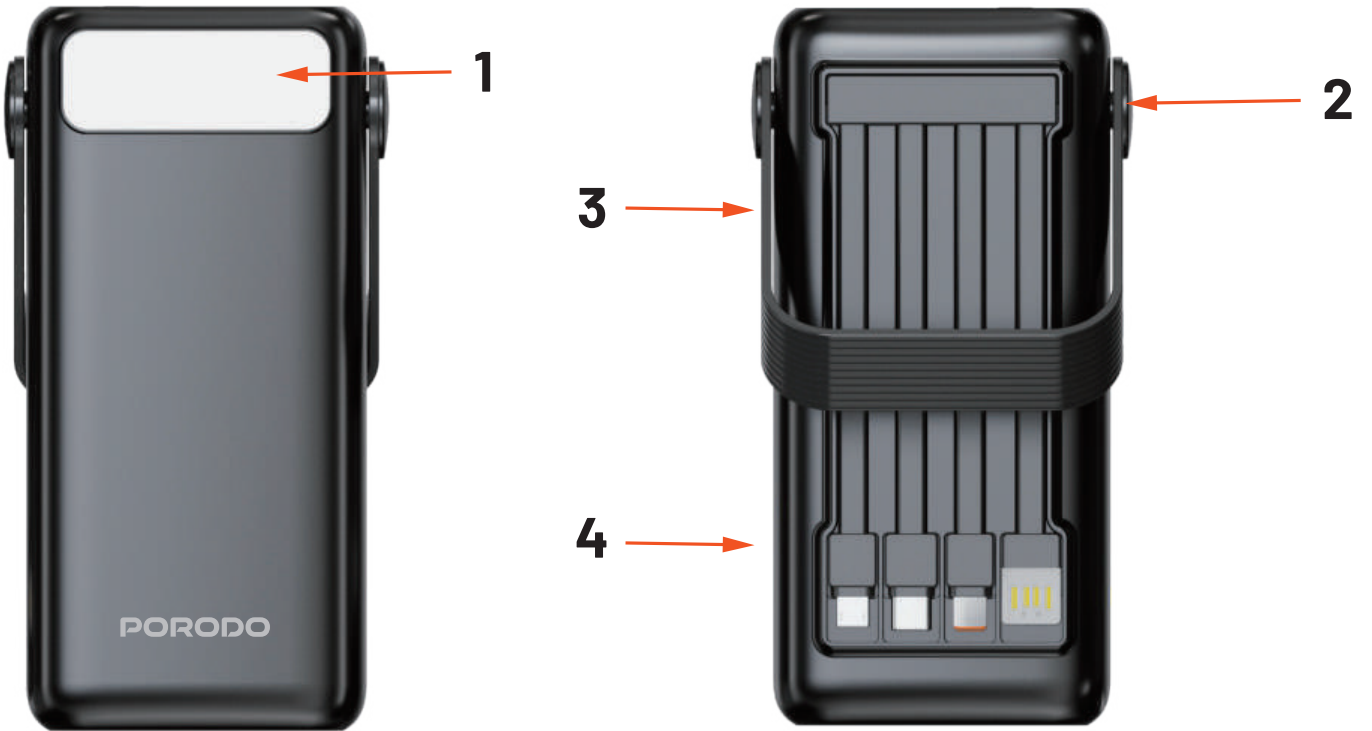

PORODO

Porodo

**LARA 50000mAh Power Bank
with Integrated Cables & Flashlight**

SKU: PDPBJ281BK

Table of Contents

Product Overview	2
Specifications	2
Product Design	3
Key Features	4
Usage Instructions	4
Digital Display	5
Safety Precautions	5
Disposal	6
Warranty	7
Contact Us	7

Product Overview

The Porodo LARA 50000mAh Power Bank is the ultimate solution for staying powered up on the go. Featuring integrated cables and a built-in flashlight, it combines practicality with high performance. With its 50000mAh capacity, you can charge your devices multiple times, making it ideal for travel or extended use. The portable handle adds convenience, while its universal compatibility ensures it works with most smartphones and gadgets. Offering fast charging at 20W, it delivers a quick power boost when you need it most. Whether you're traveling, outdoors, or just need a reliable power source, the LARA Power Bank is designed to keep you connected and ready for anything.

Product Size	69 x 82 x 146mm
Model Number	PDPBJ281

Product Design

1. LED Lamp
2. Cable Detachment
3. Ergonomic ABS Handle
4. Micro USB cable
Type-C cable
Lightning cable
USB Input cable
5. Digital Display
6. Switch
7. Type-C Port
8. USB 1
USB 2
9. Type-C Port
10. USB 3
USB 4