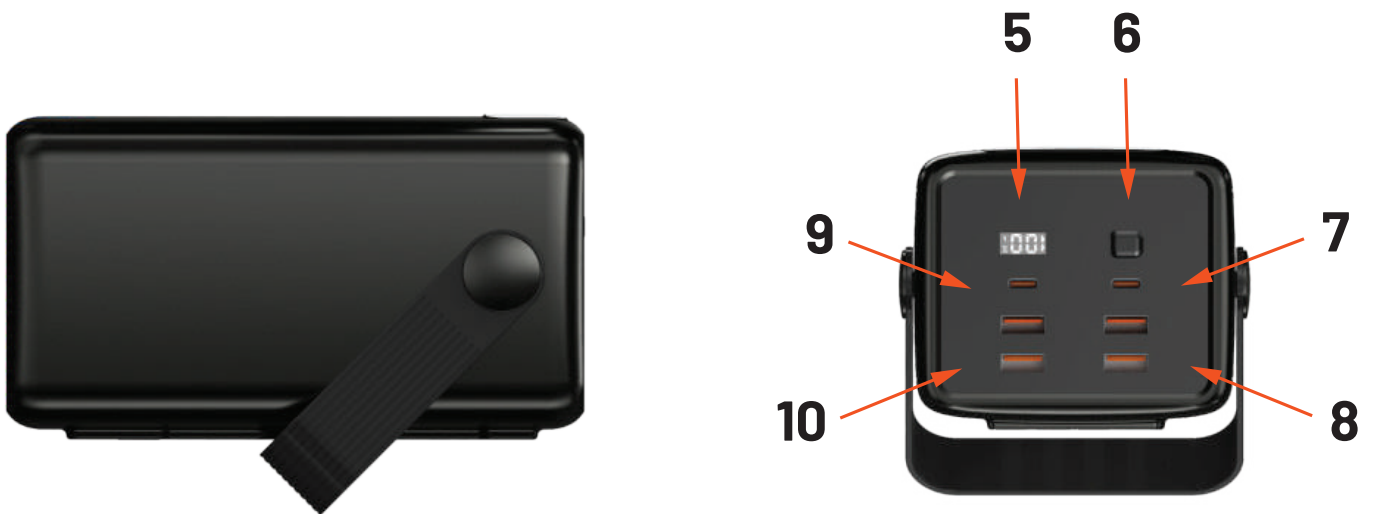

Product Overview

The Porodo LARA 50000mAh Power Bank is the ultimate solution for staying powered up on the go. Featuring integrated cables and a built-in flashlight, it combines practicality with high performance. With its 50000mAh capacity, you can charge your devices multiple times, making it ideal for travel or extended use. The portable handle adds convenience, while its universal compatibility ensures it works with most smartphones and gadgets. Offering fast charging at 20W, it delivers a quick power boost when you need it most. Whether you're traveling, outdoors, or just need a reliable power source, the LARA Power Bank is designed to keep you connected and ready for anything.

Product Size	82 x 94 x 146mm
Model Number	PDPBJ301

Product Design

1. LED Lamp
2. Cable Detachment
3. Ergonomic ABS Handle
4. Micro USB cable
Type-C cable
Lightning cable
USB Input cable
5. Digital Display
6. Switch
7. Type-C Port
8. USB 1
USB 2
9. Type-C Port
10. USB 3
USB 4