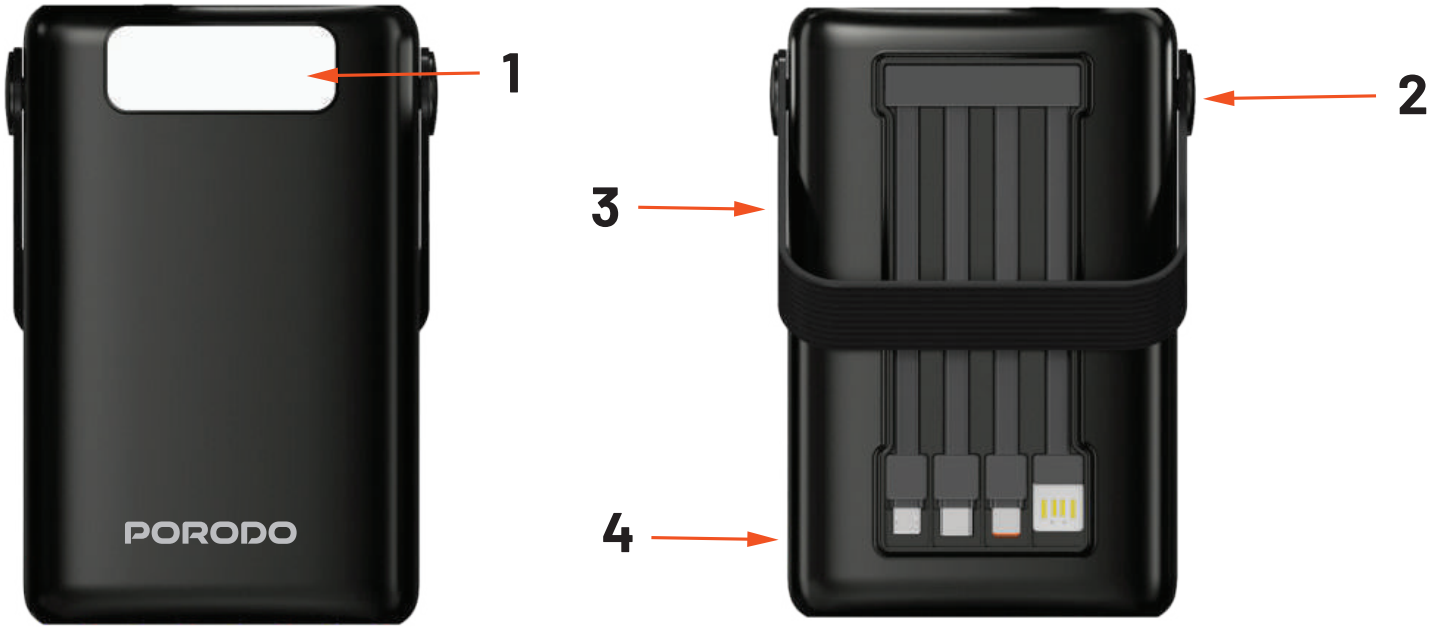

PORODO

Porodo

**LARA 80000mAh Power Bank
with Integrated Cables & Flashlight**

SKU: PDPBJ301BK

Table of Contents

Product Overview	2
Specifications	2
Product Design	3
Key Features	4
Usage Instructions	5
Digital Display	5
Safety Precautions	5
Disposal	6
Warranty	7
Contact Us	7

Product Overview

The Porodo LARA 50000mAh Power Bank is the ultimate solution for staying powered up on the go. Featuring integrated cables and a built-in flashlight, it combines practicality with high performance. With its 50000mAh capacity, you can charge your devices multiple times, making it ideal for travel or extended use. The portable handle adds convenience, while its universal compatibility ensures it works with most smartphones and gadgets. Offering fast charging at 20W, it delivers a quick power boost when you need it most. Whether you're traveling, outdoors, or just need a reliable power source, the LARA Power Bank is designed to keep you connected and ready for anything.

Specifications

Battery Capacity	80000mAh
USB-C1 Input	5V/2.1A
USB-C2 Input	5V/3A, 9V/2.22A, 12V/1.67A
USB Line Input	5V/2.1A
USB-C2 Output	5V/3A, 9V/2.22A, 12V/1.67A
USB-A3/2/1 Output	5V/2.1A
USB-A4 Output	5V/3A, 9V/2.22A, 10V/2.25A, 12V/1.67A
Micro Line Output	5V/2A
Lightning Line Output	5V/2.1A
Type-C Line Output	5V/2.1A
Sharing Output	5V/3A, 15W Max
Product Weight	1580g

Product Size	82 x 94 x 146mm
Model Number	PDPBJ301

Product Design

1. LED Lamp
2. Cable Detachment
3. Ergonomic ABS Handle
4. Micro USB cable
Type-C cable
Lightning cable
USB Input cable
5. Digital Display
6. Switch
7. Type-C Port
8. USB 1
USB 2
9. Type-C Port
10. USB 3
USB 4